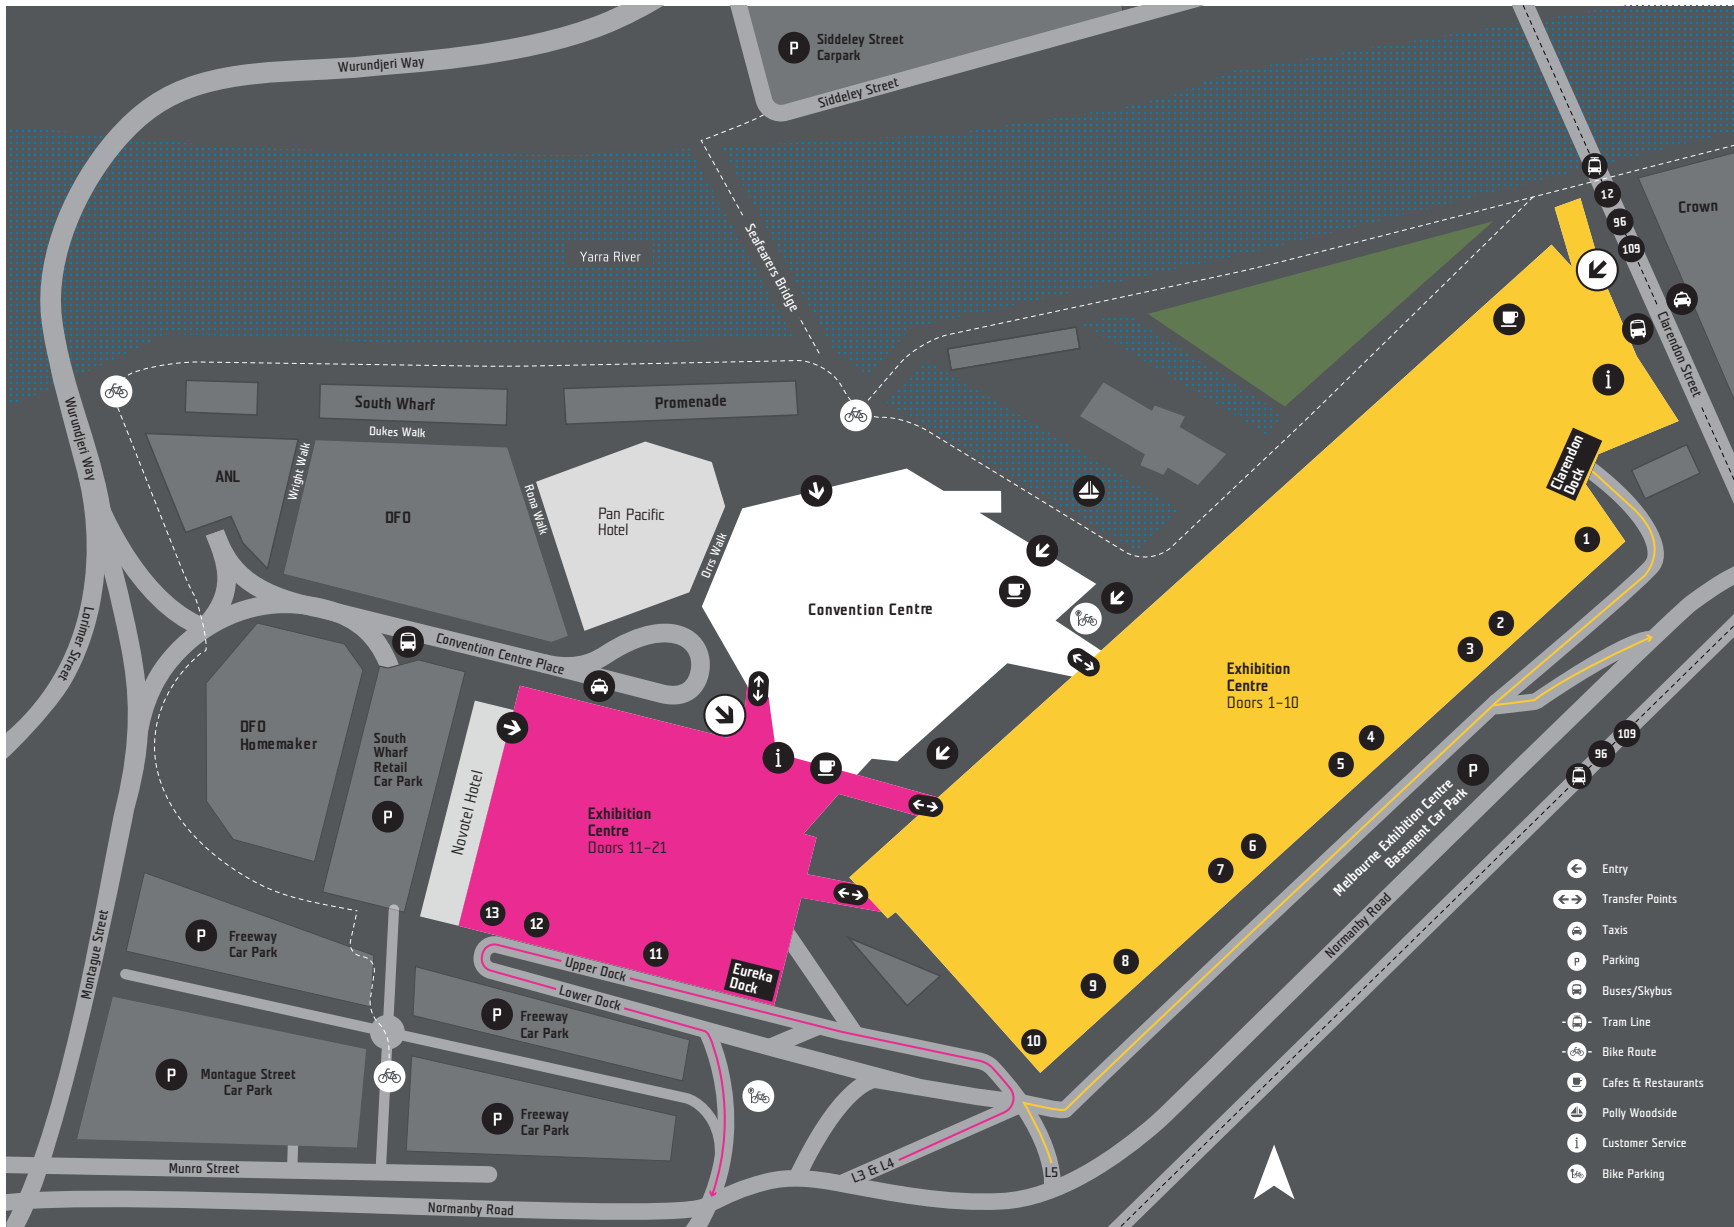

MELBOURNE CONVENTION AND EXHIBITION CENTRE

EXHIBITION CENTRE LOADING DOCK

- Entry
- Transfer Points
- Taxis
- Parking
- Buses/Skybus
- Tram Line
- Bike Route
- Cafes & Restaurants
- Polly Woodside
- Customer Service
- Bike Parking